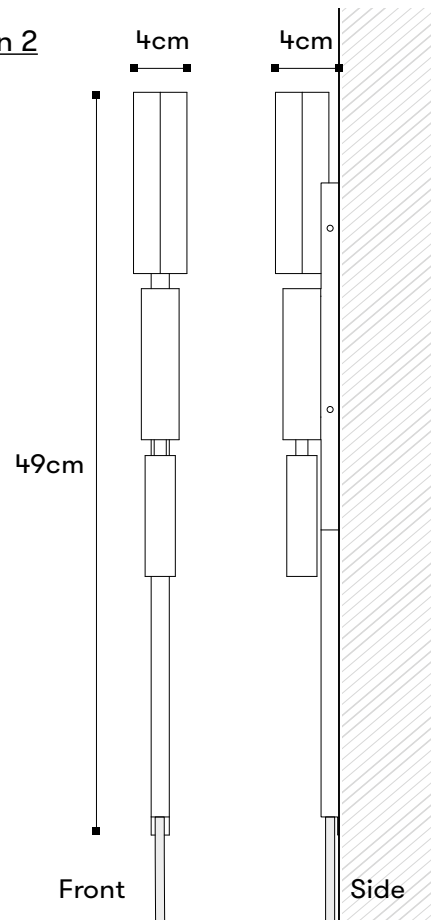

Option 1

Option 2

Tetray

Collection

Tetra

Product Type

Wall Sconce

Dimensions

Overall size:

4x4cm

Length 32 or 49cm

Cusom sizes available

Weight

2 kg

Outside finishes

Solid brass: Brushed,
Aged, Medium bronze,
Dark bronze, Hammered

Option 2: no dimming

Illumination

Ø 20 mm PCB

Input: 120/240 V

Ouput: 8W, 600 Lm

Colour Temperature: 2700K

CRI: >90

Certifications