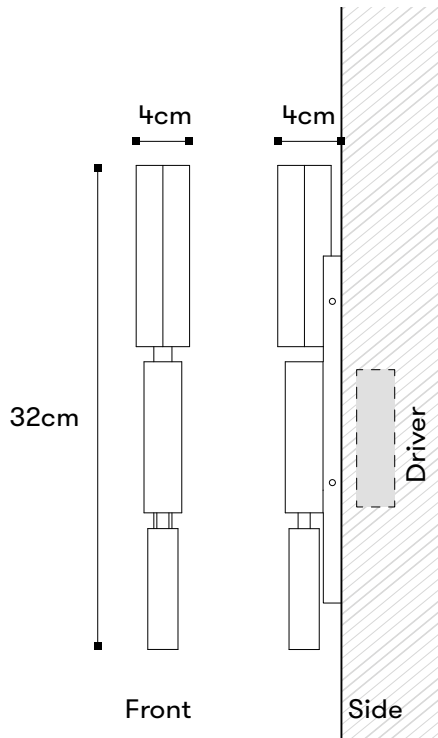

Option 1

Option 2

Tetray

Collection

Tetra

Product Type

Wall Sconce

Dimensions

Overall size:

4x4cm

Length 32 or 49cm

Cusom sizes available

Weight

2 kg

Outside finishes

Solid brass: Brushed,
Aged, Medium bronze,
Dark bronze, Hammered

Option 2: no dimming

Illumination

Ø 20 mm PCB

Input: 120/240 V

Ouput: 8W, 600 Lm

Colour Temperature: 2700K

CRI: >90

Certifications